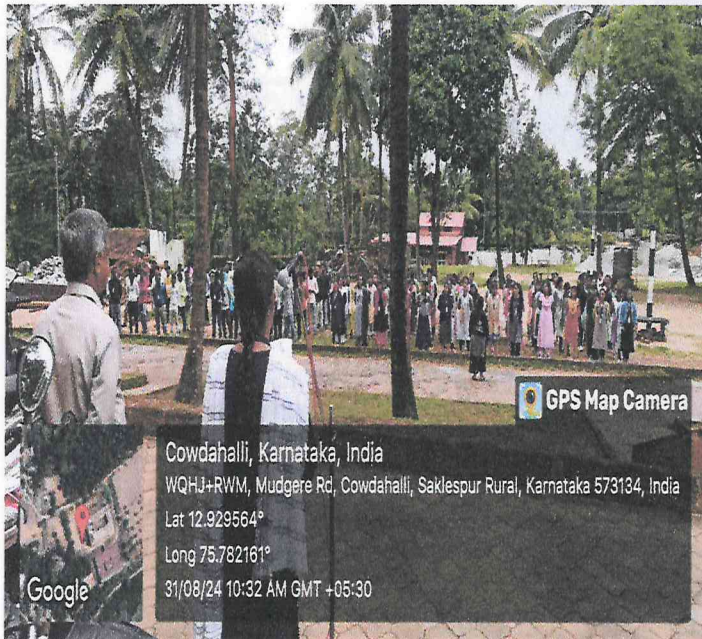

JSS INSTITUTE OF EDUCATION

(Recognized by the NCTE and Affiliated to University of Mysore, Mysuru)

Sakleshpur - 573134, PB No 26, Hassan Dist.

Email: jssioebedskp@gmail.com

website: <https://jssioebedskp.org.in>

Phone No: 9740591647

PHOTOS OF MORNING PRAYER

JSS INSTITUTE OF EDUCATION
 Sakleshpur - 573134, Hassan Dist.
 Mysore - 04

Cowdahalli, Karnataka, India
WQHJ+RWM, Mudgere Rd, Cowdahalli, Sakleshpur Rural, Karnataka 573134, India
Lat 12.929433°
Long 75.782075°
31/08/24 10:23 AM GMT +05:30

GPS Map Camera

Cowdahalli, Karnataka, India
WQHJ+RWM, Mudgere Rd, Cowdahalli, Sakleshpur Rural, Karnataka 573134, India
Lat 12.929433°
Long 75.782075°
31/08/24 10:23 AM GMT +05:30

PRINCIPAL
J.S.S. Institute of Education
P.B. 26, SAKALESHPUR-573134
Hassan Dist.